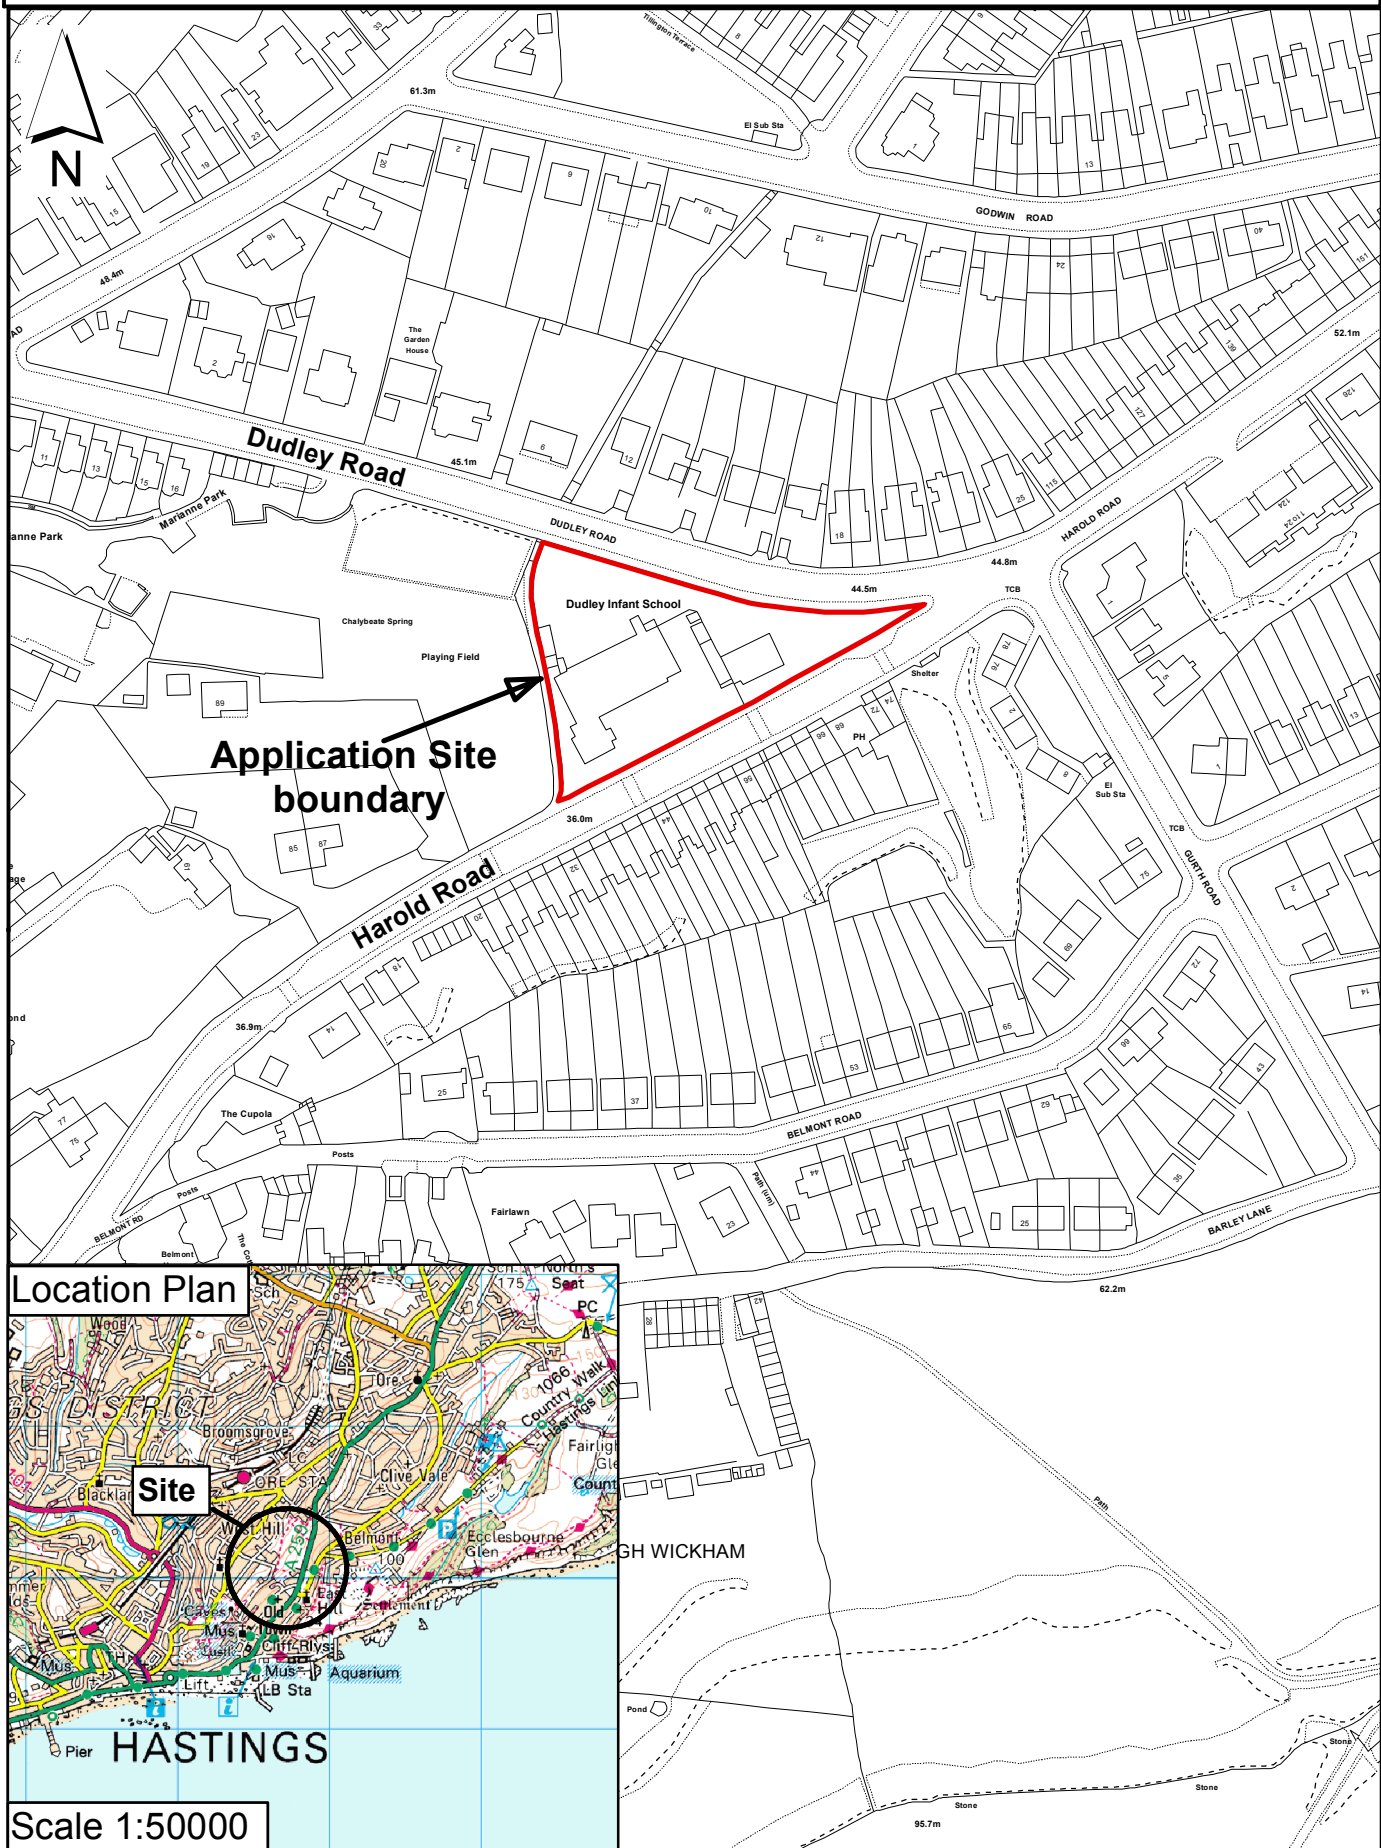

# Agenda item 6A, HS/3258/CC Dudley Infant Academy, Harold Road, Hastings

**Scale 1:2000**

Rupert Clubb BEng (Hons) CEng MICE  
 Director of Communities,  
 Economy and Transport  
 East Sussex County Council

Reproduced from the Ordnance Survey mapping with the permission of the Controller of Her Majesty's Stationery Office © Crown Copyright. Unauthorised reproduction infringes Crown copyright and may lead to prosecution or civil proceedings. East Sussex County Council, 100019601, 2015